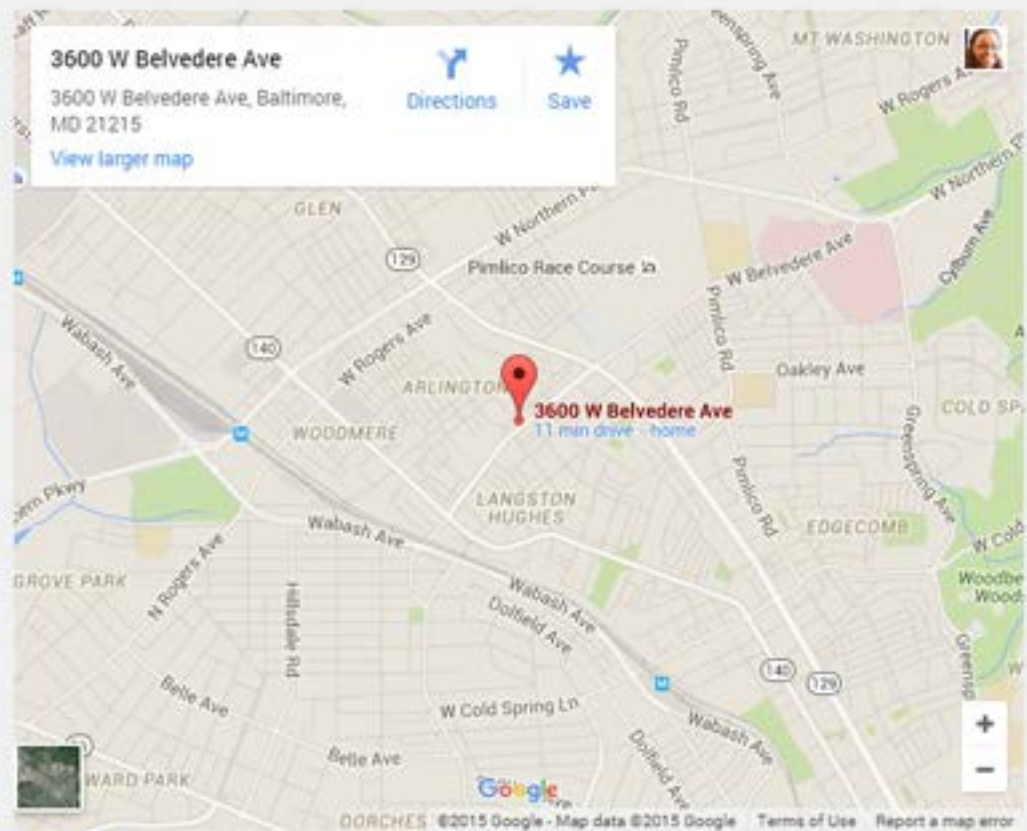

VISIONARY ROOTS

STYLEBOOK

Hours

We are open 7 days a week for your convenience.

Monday [10 am – 5pm]

Tuesday-Friday [8:30am-7:30pm]

Saturday [8am-4pm]

Sunday [11am-3pm]

Location

[View Larger Map](#)

Visionary Roots
3600 W. Belvedere Avenue,
Baltimore, Maryland 21215

Telephone: +1 443 874 8787
E-mail: info@visionaryroots.com

**JUSTICE
OR
ELSE!**

2016 ANNIVERSARY
-MILLION MAN MARCH